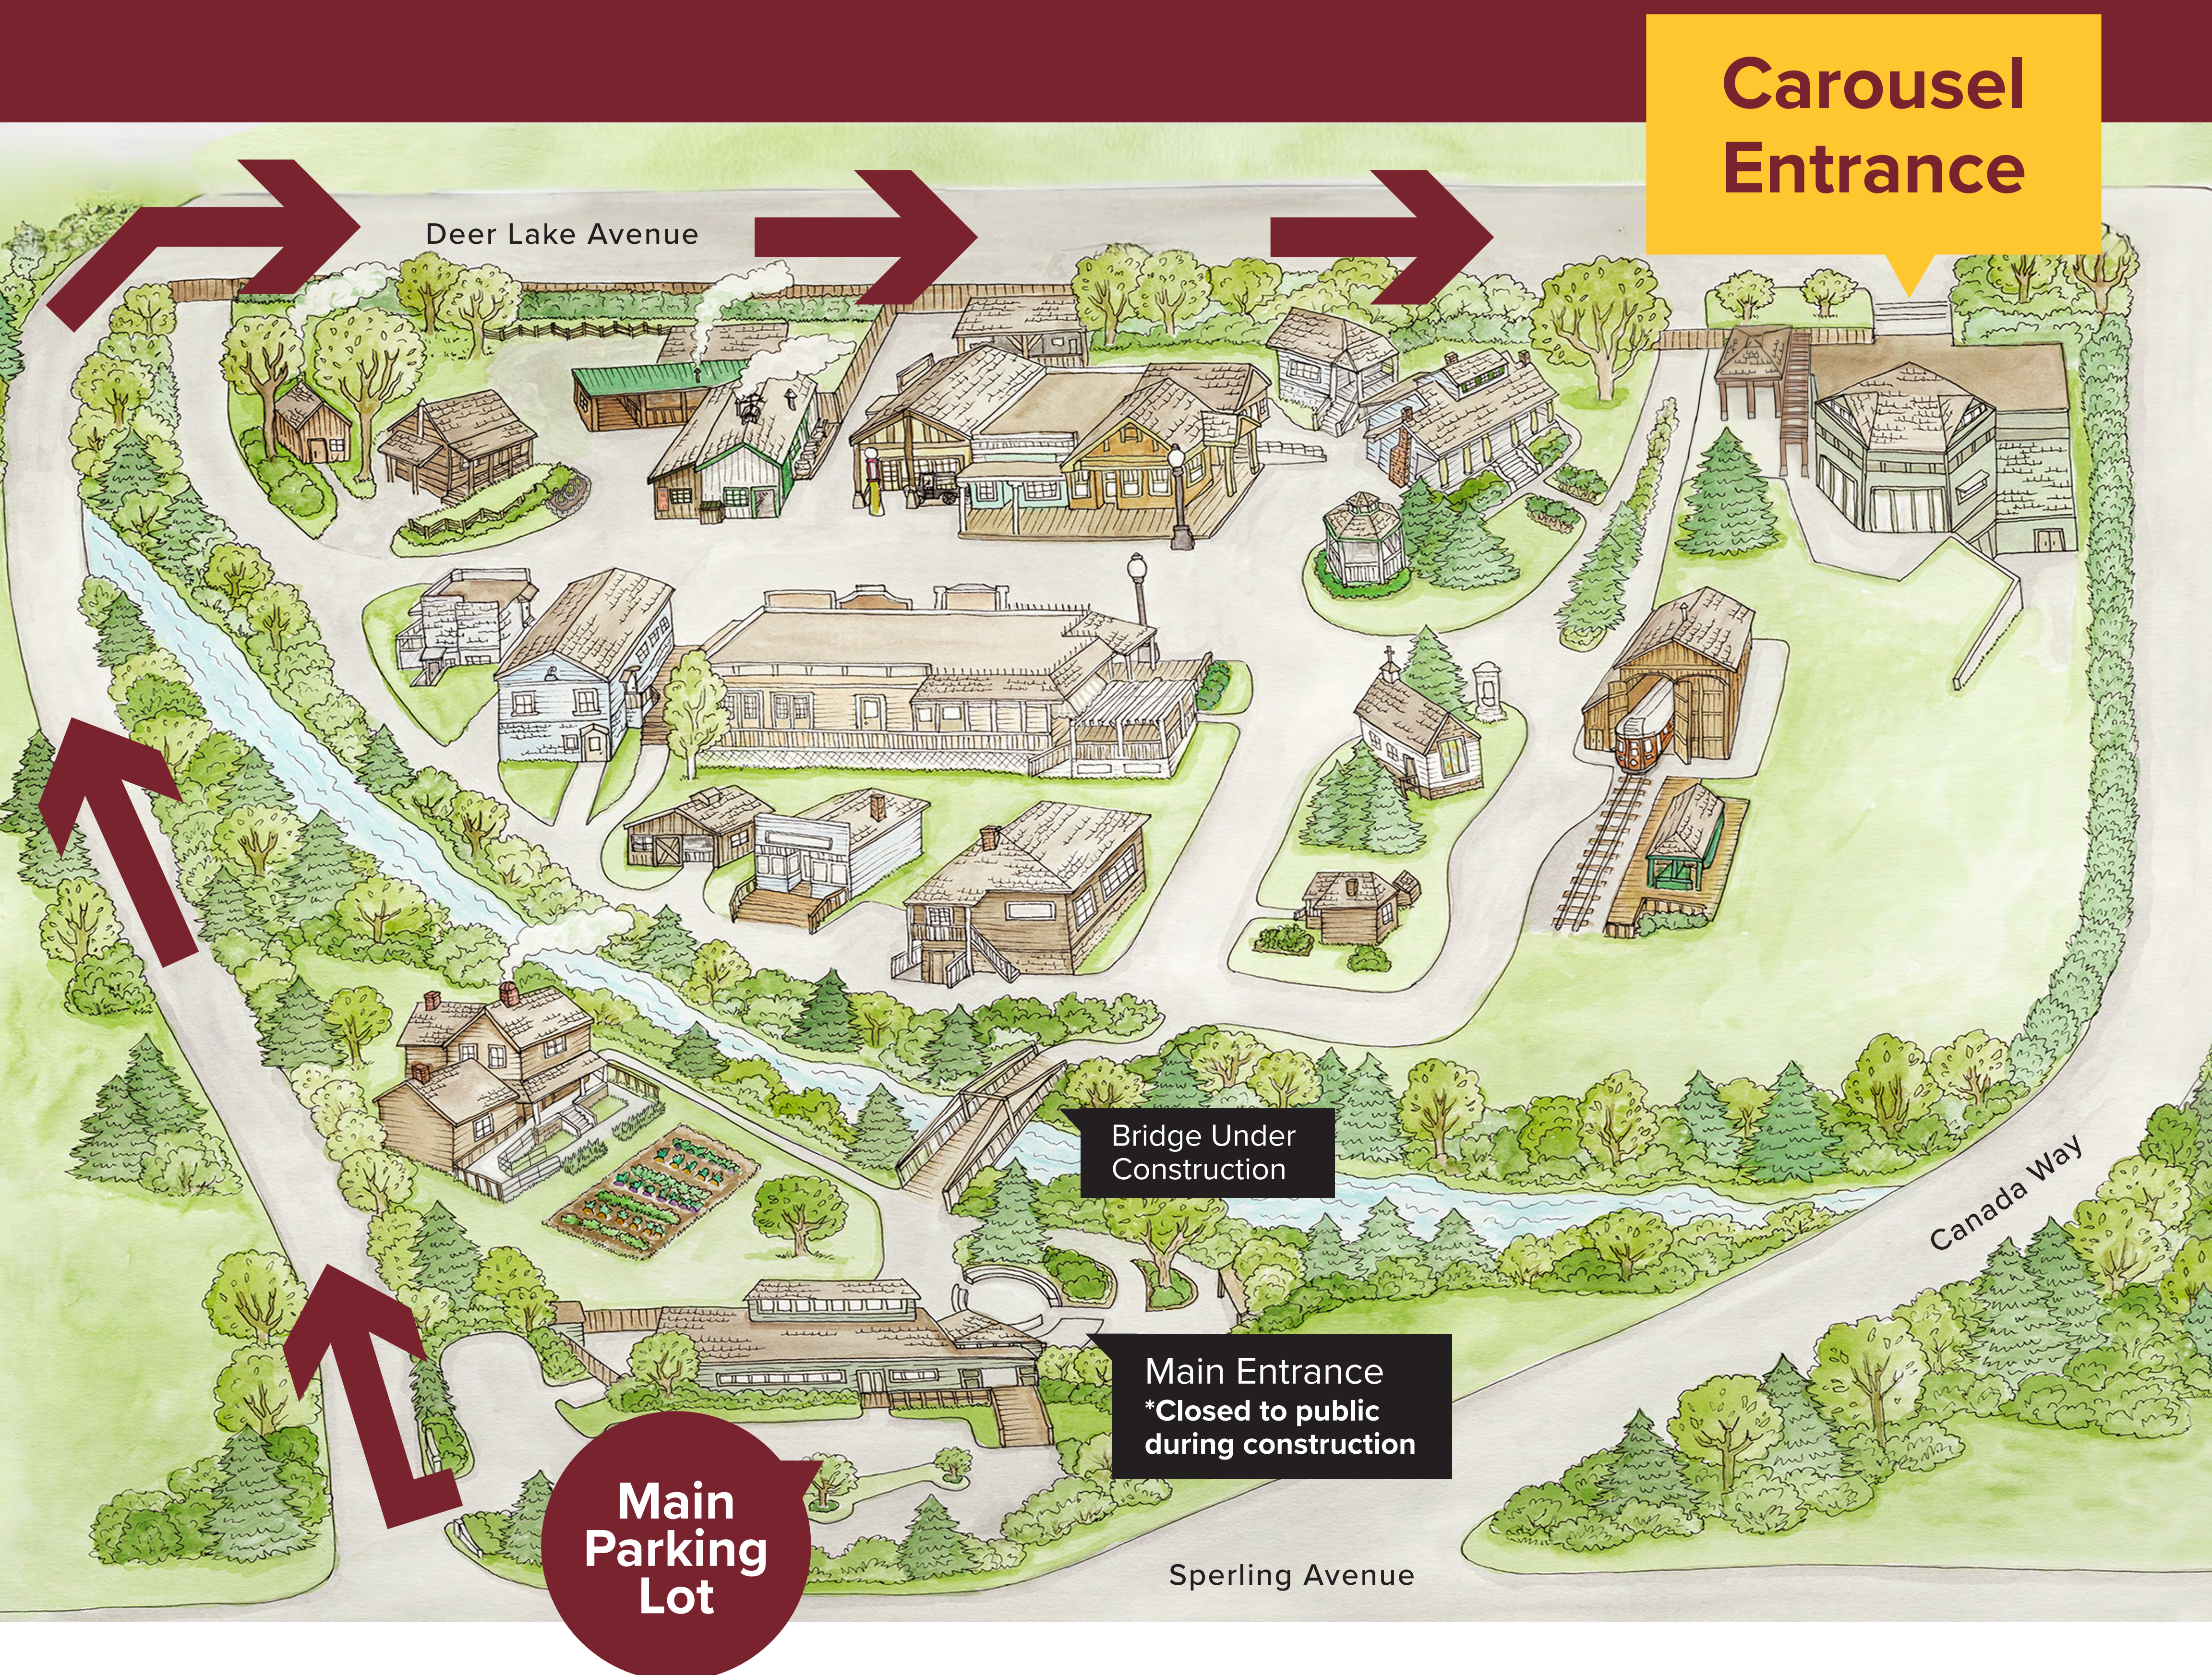

Main Entrance Closed

Please enter through Carousel Entrance

Due to construction of the walking bridge over Deer Lake Brook, all visitors are required to use the Carousel Entrance to gain access to the Burnaby Village Museum. Please see map below for directions.

Visitors:

Visitors of public programs, school programs, Family Day (Feb 19), or Spring Break (Mar 18-28) are encouraged to **park at the main parking lot** and walk to the Carousel Entrance (5-7 minutes).

School bus drivers:

For school bus drivers, please drop the students off at the unloading zone across from the Carousel Entrance and return to the main lot for parking.

Please call **604-297-4546** for further information or call **604-830-6070** for after hour access.

We appreciate your understanding.

Burnaby Village Museum